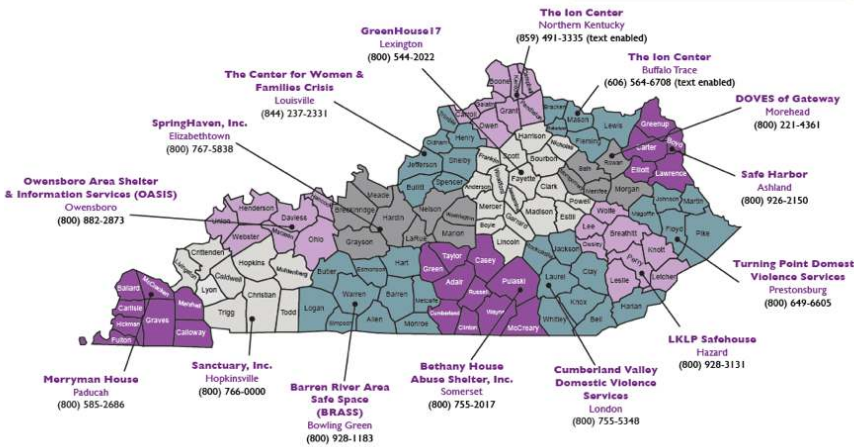

BHIVESTRONG

Kentucky Coalition Against Domestic Violence
KCADV

Kentucky's Domestic Violence Shelter Programs

Kentucky Coalition Against Domestic Violence
111 Darby Shire Circle
Frankfort, KY 40601
Phone: 502-209-5382
Fax: 502-226-5382
www.kcadv.org
Domestic Violence Hotline
(800) 799-SAFE(7233)